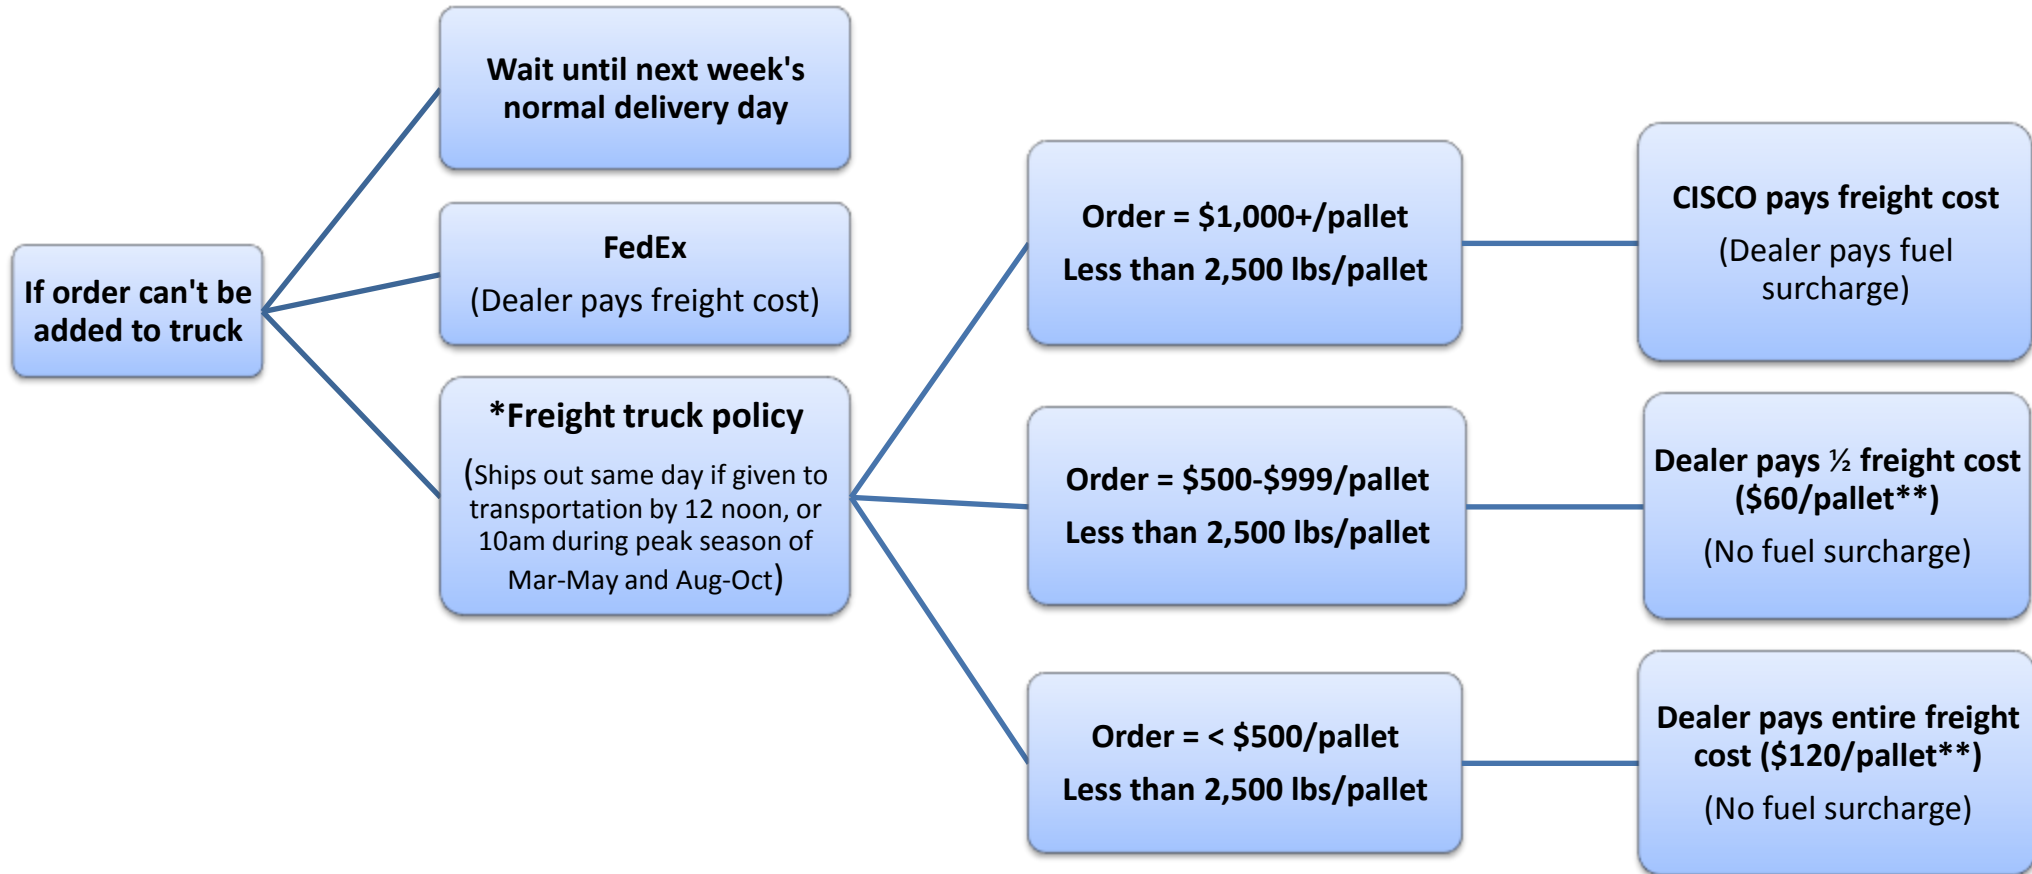

Procedures for adding to an order after designated cut-off time

The cut-off time designated for placing an order is at 2:00 p.m. two business days before your delivery day (i.e. if your delivery day is Friday then your cut-off time is 2:00 p.m. on Wednesday). If you place your order after your cut-off time, then the following options are available for you to choose from.

*Typically a freight truck delivery will take place 1-2 business days after order is received. Additional fees will apply to specific delivery requests such as call-ahead appointments, requesting a delivery by a certain time of day and more. Please contact the transportation department with any questions.

**Price for freight shipments to IL, IN, KY, MI, and OH only. Price is subject to change without notice.